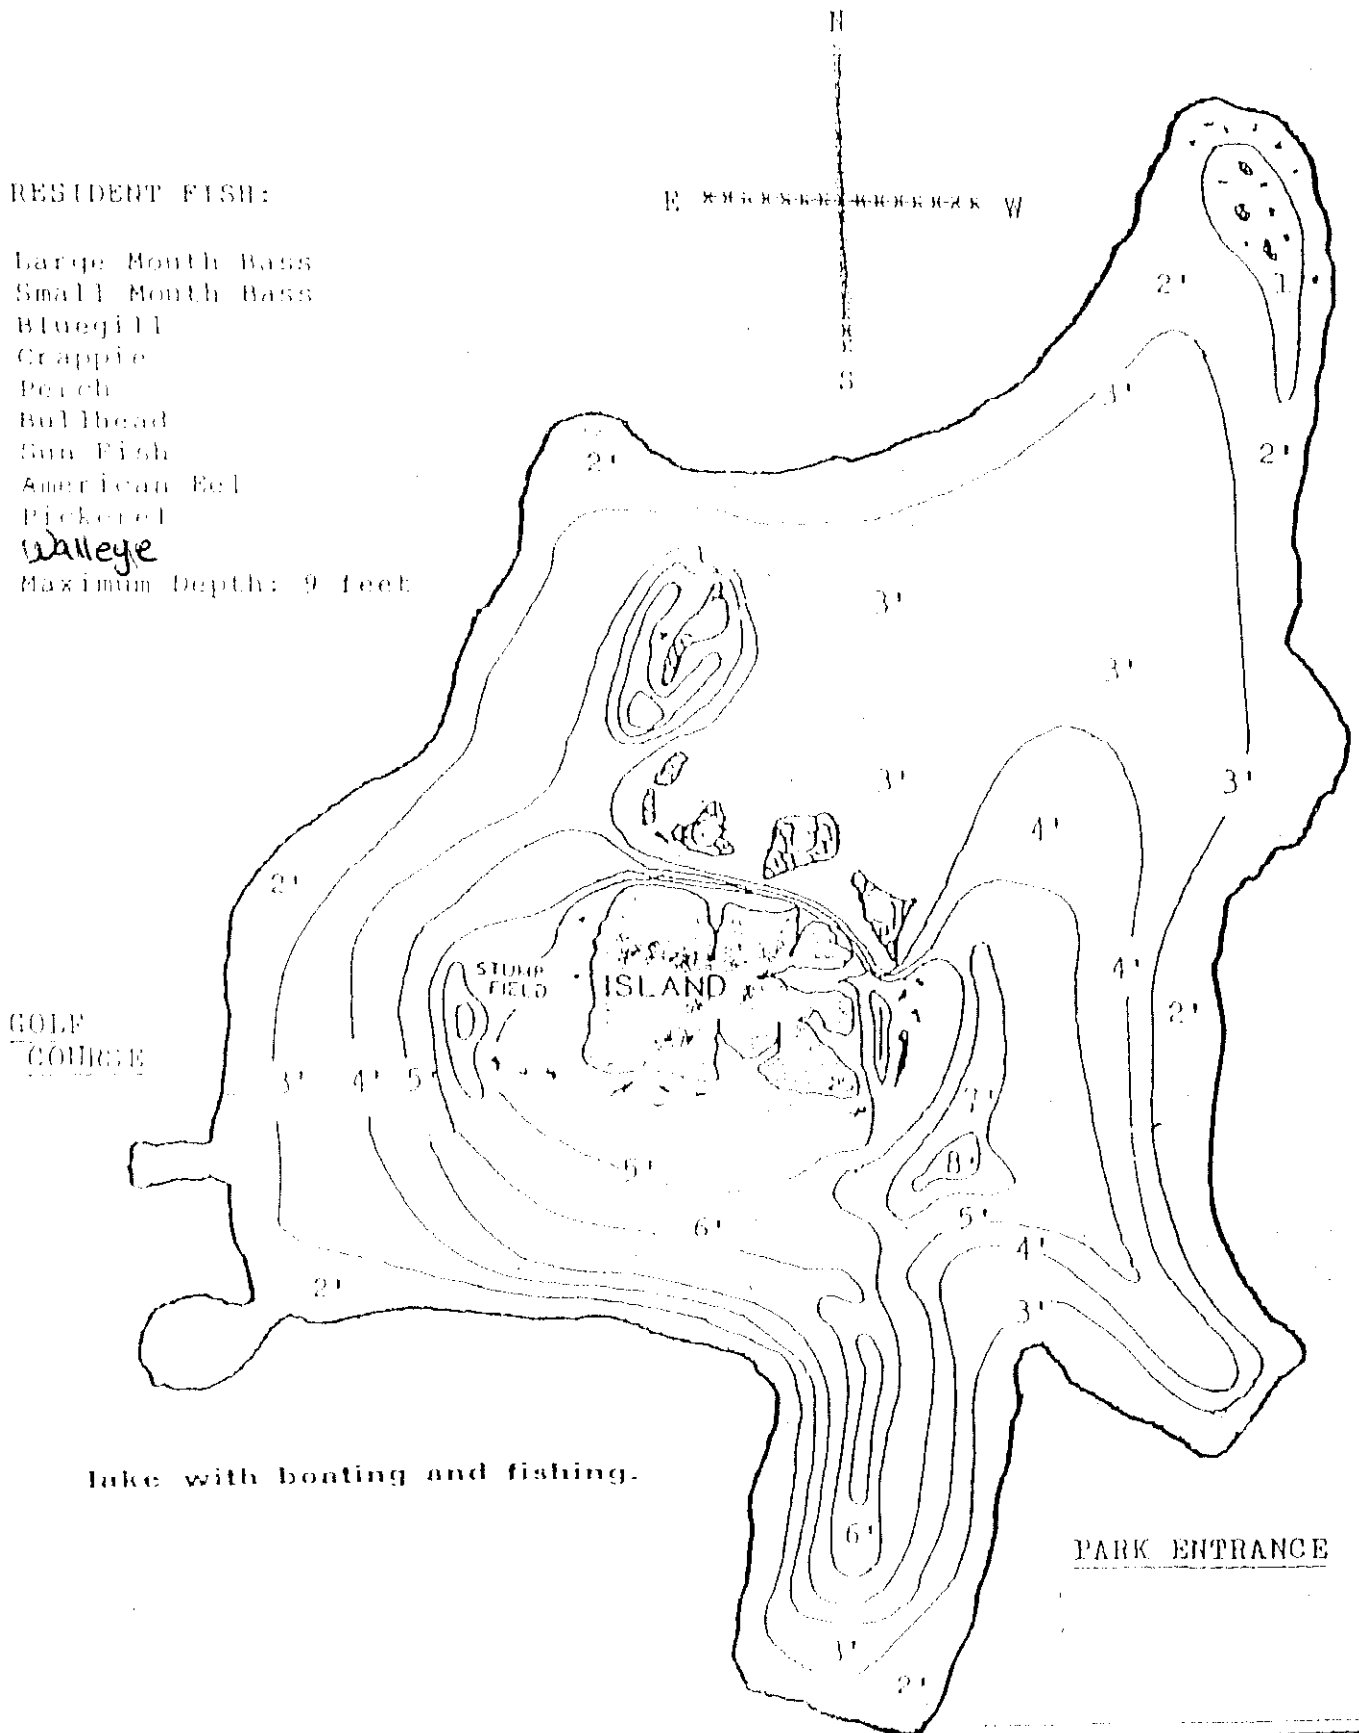

morningside park!

RESIDENT FISH:

- Large Mouth Bass
- Small Mouth Bass
- Bluegill
- Crappie
- Percch
- Bullhead
- Sun Fish
- American Eel
- Pickered
- Walleye*
- Maximum Depth: 9 feet

Lake with boating and fishing.

PARK ENTRANCE